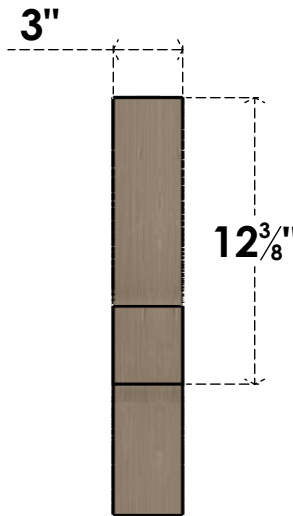

ITEM NUMBER: CORU03X06X18RIDRCPR

3"W X 6"D X 18"H SERIES 2 THIN RIDGEWOOD ROUGH CEDAR TIMBERTHANE
FAUX WOOD CORBEL, PRIMED

SIDE PROFILE

FRONT PROFILE

ISOMETRIC

EKENA MILLWORK
2300 WEST MAIN ST.
CLARKSVILLE, TX 75426
TOLL FREE: 866-607-0453
WWW.EKENAMILLWORK.COM

NOTES

1. INSTALLATION TO BE COMPLETED IN ACCORDANCE WITH MANUFACTURER'S SPECIFICATIONS.
2. DRAWING MAY NOT BE TO SCALE
3. THIS DRAWING IS INTENDED FOR DESIGN AND PLANNING PURPOSES ONLY.
4. ALL INFORMATION CONTAINED HEREIN WAS CURRENT AT THE TIME OF DEVELOPMENT BUT MUST BE REVIEWED AND APPROVED BY THE PRODUCT MANUFACTURER TO BE CONSIDERED ACCURATE.
5. TIMBERTHANE ARCHITECTURAL PRODUCTS ARE MADE FROM HIGH DENSITY URETHANE AND COME FACTORY PRIMED