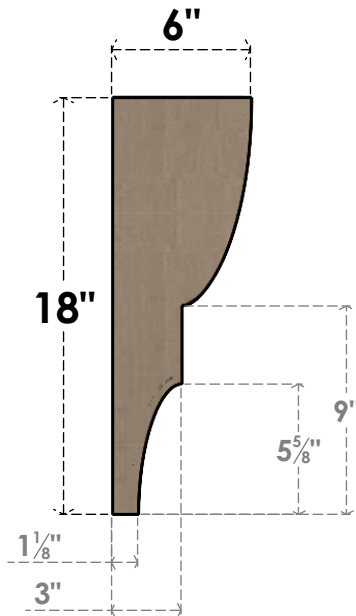

ITEM NUMBER: CORU03X06X18RIDRCPR

3"W X 6"D X 18"H SERIES 2 THIN RIDGEWOOD ROUGH CEDAR TIMBERTHANE
FAUX WOOD CORBEL, PRIMED

SIDE PROFILE

FRONT PROFILE

ISOMETRIC

EKENA MILLWORK
2300 WEST MAIN ST.
CLARKSVILLE, TX 75426
TOLL FREE: 866-607-0453
WWW.EKENAMILLWORK.COM

NOTES

1. INSTALLATION TO BE COMPLETED IN ACCORDANCE WITH MANUFACTURER'S SPECIFICATIONS.
2. DRAWING MAY NOT BE TO SCALE
3. THIS DRAWING IS INTENDED FOR DESIGN AND PLANNING PURPOSES ONLY.
4. ALL INFORMATION CONTAINED HEREIN WAS CURRENT AT THE TIME OF DEVELOPMENT BUT MUST BE REVIEWED AND APPROVED BY THE PRODUCT MANUFACTURER TO BE CONSIDERED ACCURATE.
5. TIMBERTHANE ARCHITECTURAL PRODUCTS ARE MADE FROM HIGH DENSITY URETHANE AND COME FACTORY PRIMED