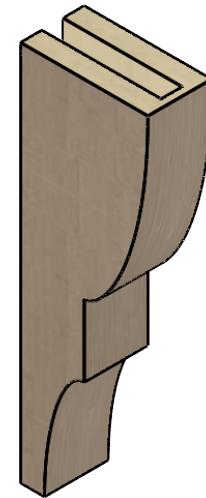

ITEM NUMBER: CORU03X06X18RIDRCPR

3"W X 6"D X 18"H SERIES 2 THIN RIDGEWOOD ROUGH CEDAR TIMBERTHANE
FAUX WOOD CORBEL, PRIMED

SIDE PROFILE

FRONT PROFILE

ISOMETRIC

EKENA MILLWORK
2300 WEST MAIN ST.
CLARKSVILLE, TX 75426
TOLL FREE: 866-607-0453
WWW.EKENAMILLWORK.COM

NOTES

1. INSTALLATION TO BE COMPLETED IN ACCORDANCE WITH MANUFACTURER'S SPECIFICATIONS.
2. DRAWING MAY NOT BE TO SCALE
3. THIS DRAWING IS INTENDED FOR DESIGN AND PLANNING PURPOSES ONLY.
4. ALL INFORMATION CONTAINED HEREIN WAS CURRENT AT THE TIME OF DEVELOPMENT BUT MUST BE REVIEWED AND APPROVED BY THE PRODUCT MANUFACTURER TO BE CONSIDERED ACCURATE.
5. TIMBERTHANE ARCHITECTURAL PRODUCTS ARE MADE FROM HIGH DENSITY URETHANE AND COME FACTORY PRIMED